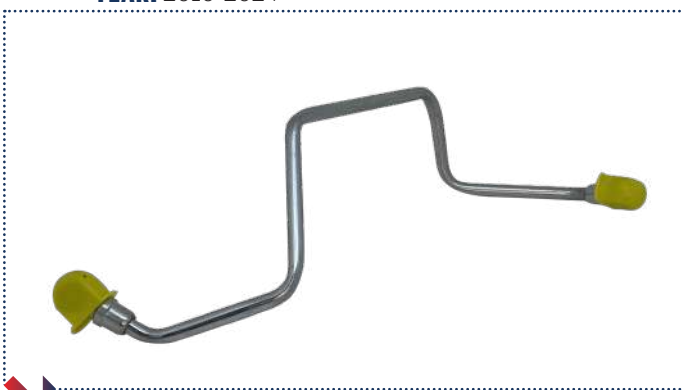

PT REF: PT-04-01-051
OEM REF: 3M5Q6K679AD - 1479839 - 0379.68 - 31259242
DESCRIPTION: OIL FEED PIPE
BRAND: FORD / PSA
MODEL: FOCUS
YEAR: 2003-2012